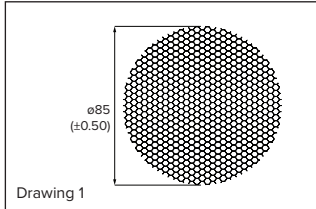

## Honeycomb Louvre for DR8

**SPECIFICATION**

CONSTRUCTION MATERIALS	Aluminium foil
WEIGHT	5g
FINISH	Non-reflective Black Anodised Passivation
INSTALLATION	For DR8 QR111 / LED Luminaires via in-built accessory holder.