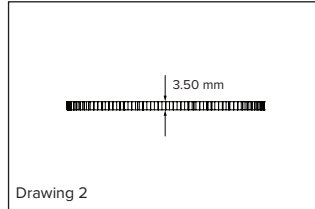

## Honeycomb Louvre for DR8

**SPECIFICATION**

CONSTRUCTION MATERIALS	Aluminium foil
WEIGHT	5g
FINISH	Non-reflective Black Anodised Passivation
INSTALLATION	For DR8 QR111 / LED Luminaires via in-built accessory holder.