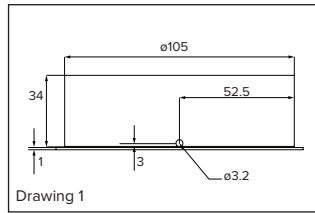

## Short snoot for DR8 QR111 / LED Luminaires

<b>ORDER CODE</b>	<input type="radio"/> WHITE	12407
	<input type="radio"/> BLACK	12408

<b>SPECIFICATION</b>	<b>CONSTRUCTION MATERIALS</b>	Aluminium
	<b>WEIGHT</b>	40g
	<b>FINISH</b>	Inside: Black (RAL 9005) Outside: Black (RAL 9005) / White (RAL 9010)
	<b>INSTALLATION</b>	For DR8 QR111 / LED Luminaires via in-built accessory holder.

PART NO. **12407 / 12408**

PRODUCT SUMMARY Short snoot for DR8 QR111 / LED luminaires